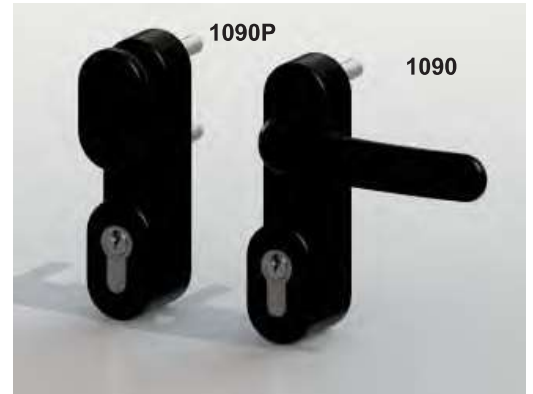

compatibile - compatible "modulo" - "unico" - "modulo-push" e "push-pad"

GRUPPO CILINDRO MANIGLIA

In lega pressofusa verniciata

OUTSIDE ACCESS DEVICE

Painted pressure die-cast alloy

MODULE EXTERIEUR

En alliage moulé sous pression et laqué

GRUPO CILINDRO MANIJA

De aleación fundida barnizada